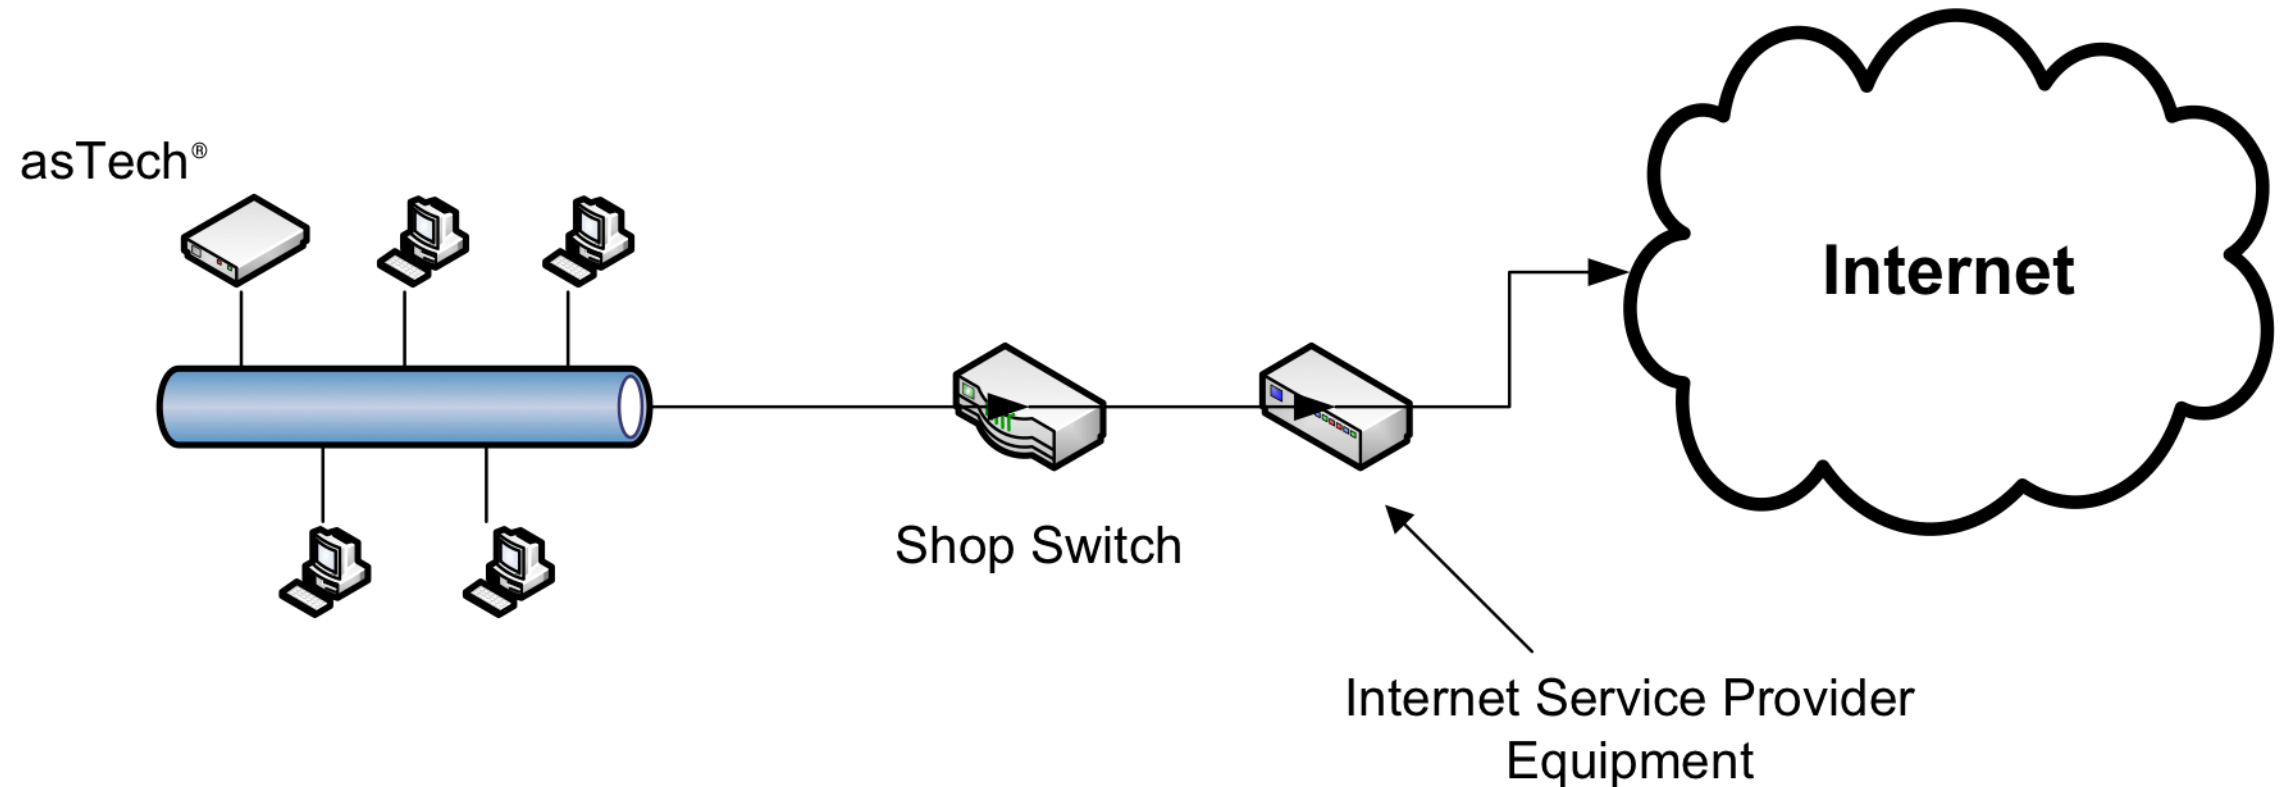

Minimum Internet Access Requirements

- Wireless: Minimum 10 mbps upload and download speed.
- Cat 5 connections is the preferred Standard Operating Procedure for asTech® diagnostic service requests.
- Cat 5 connection is required for all Post or Pre Delivery asTech® service requests.

Basic Layout of Shop Internet Access when Using an asTech® on Ethernet

Minimum Internet Access Requirements

- Wireless: Minimum 10 mbps upload and download speed.
- Cat 5 connections is the preferred Standard Operating Procedure for asTech® diagnostic service requests.
- Cat 5 connection is required for all Post or Pre Delivery asTech® service requests.

Basic Layout of Shop Internet Access when Using an asTech® on WiFi